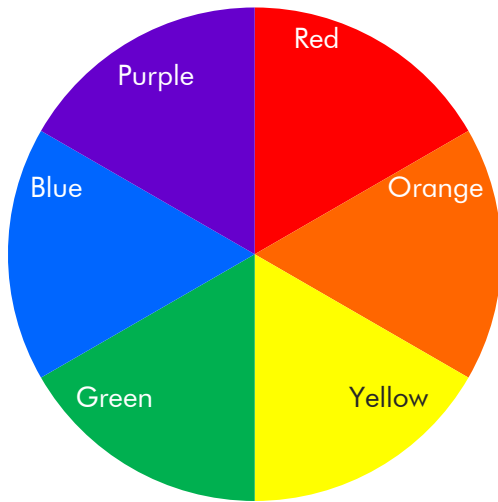

Color Mixing Worksheet

Color Wheel

RED
(Primary Color)

Primary colors	red, yellow, blue
Secondary colors (primary + primary)	orange = red+yellow purple = red+blue green = yellow+blue
Complementary colors (opposite colors)	green > red orange > blue purple > yellow

PURPLE
(Secondary Color)

ORANGE
(Secondary Color)

BLUE
(Primary Color)

GREEN
(Secondary Color)

YELLOW
(Primary Color)