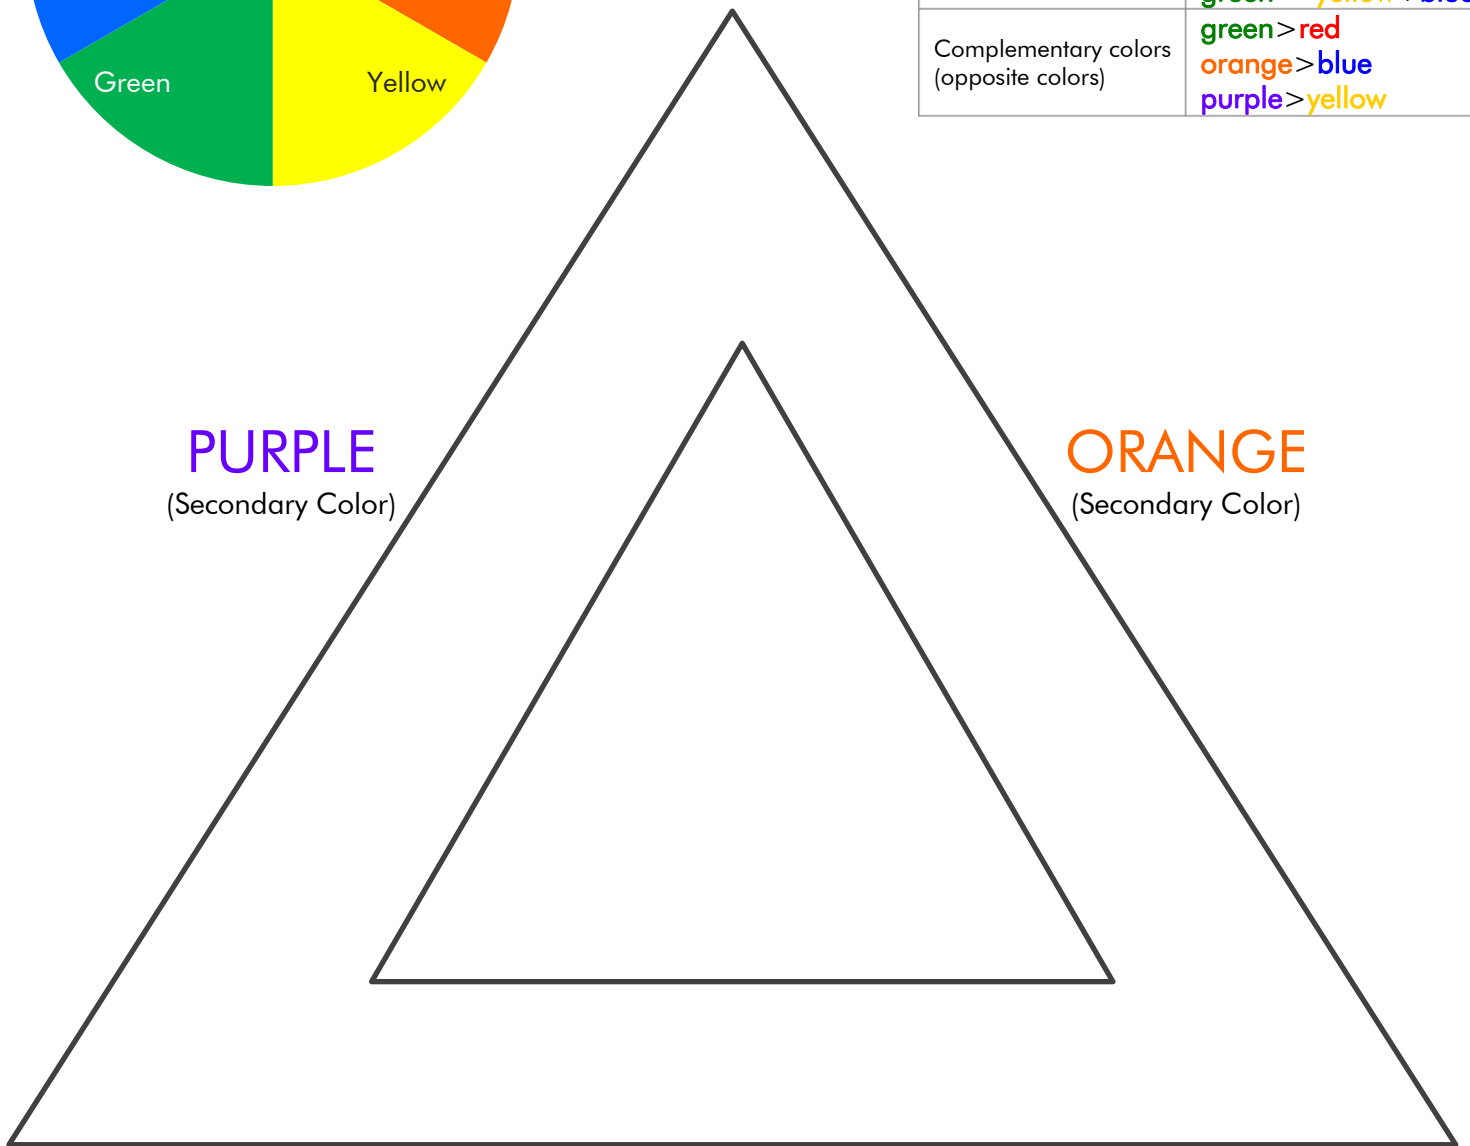

Color Mixing Worksheet

Color Wheel

RED
(Primary Color)

Primary colors	red, yellow, blue
Secondary colors (primary + primary)	orange = red+yellow purple = red+blue green = yellow+blue
Complementary colors (opposite colors)	green > red orange > blue purple > yellow

PURPLE
(Secondary Color)

ORANGE
(Secondary Color)

BLUE
(Primary Color)

GREEN
(Secondary Color)

YELLOW
(Primary Color)